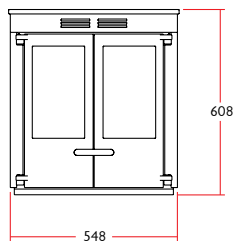

<b>FLUE OUTLET</b>	150mm (6") dia.
<b>MAX. LOG LENGTH</b>	370 mm (14.5")
<b>WEIGHT</b>	135kg
<b>THERMOSTAT</b>	Boiler temperature sensing

**45fs**  
**SLX**

<b>NOMINAL OUTPUT</b> 4 hour reloading	To room 3.7kW (12,600 Btu/hr) To water 9.2kW (31,400 Btu/hr)
<b>HEATING CAPACITY</b>	DHW & approximately 8-9 radiators Also suitable for underfloor heating

<b>FLUE OUTLET</b>	150mm (6") dia.
<b>MAX. LOG LENGTH</b>	370 mm (14.5")
<b>WEIGHT</b>	140kg
<b>THERMOSTAT</b>	Boiler temperature sensing