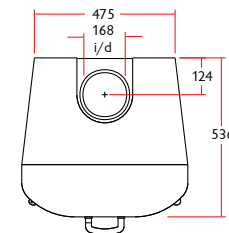

**45i**  
**SLX**

<b>NOMINAL OUTPUT</b> 4 hour reloading	To room 3.5kW (11,900 Btu/hr) To water 9.4kW (32,000 Btu/hr)
<b>HEATING CAPACITY</b>	DHW & approximately 8-9 radiators Also suitable for underfloor heating

<b>FLUE OUTLET</b>	150mm (6") dia.
<b>MAX. LOG LENGTH</b>	370 mm (14.5")
<b>WEIGHT</b>	135kg
<b>THERMOSTAT</b>	Boiler temperature sensing

**45fs**  
**SLX**

<b>NOMINAL OUTPUT</b> 4 hour reloading	To room 3.7kW (12,600 Btu/hr) To water 9.2kW (31,400 Btu/hr)
<b>HEATING CAPACITY</b>	DHW & approximately 8-9 radiators Also suitable for underfloor heating

<b>FLUE OUTLET</b>	150mm (6") dia.
<b>MAX. LOG LENGTH</b>	370 mm (14.5")
<b>WEIGHT</b>	140kg
<b>THERMOSTAT</b>	Boiler temperature sensing