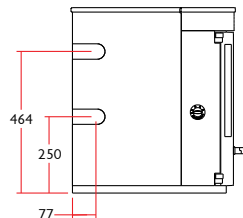

**45i**  
**SLX**

<b>NOMINAL OUTPUT</b> 4 hour reloading	To room 3.5kW (11,900 Btu/hr) To water 9.4kW (32,000 Btu/hr)
<b>HEATING CAPACITY</b>	DHW & approximately 8-9 radiators Also suitable for underfloor heating

<b>FLUE OUTLET</b>	150mm (6") dia.
<b>MAX. LOG LENGTH</b>	370 mm (14.5")
<b>WEIGHT</b>	135kg
<b>THERMOSTAT</b>	Boiler temperature sensing

**45fs**  
**SLX**

<b>NOMINAL OUTPUT</b> 4 hour reloading	To room 3.7kW (12,600 Btu/hr) To water 9.2kW (31,400 Btu/hr)
<b>HEATING CAPACITY</b>	DHW & approximately 8-9 radiators Also suitable for underfloor heating

<b>FLUE OUTLET</b>	150mm (6") dia.
<b>MAX. LOG LENGTH</b>	370 mm (14.5")
<b>WEIGHT</b>	140kg
<b>THERMOSTAT</b>	Boiler temperature sensing